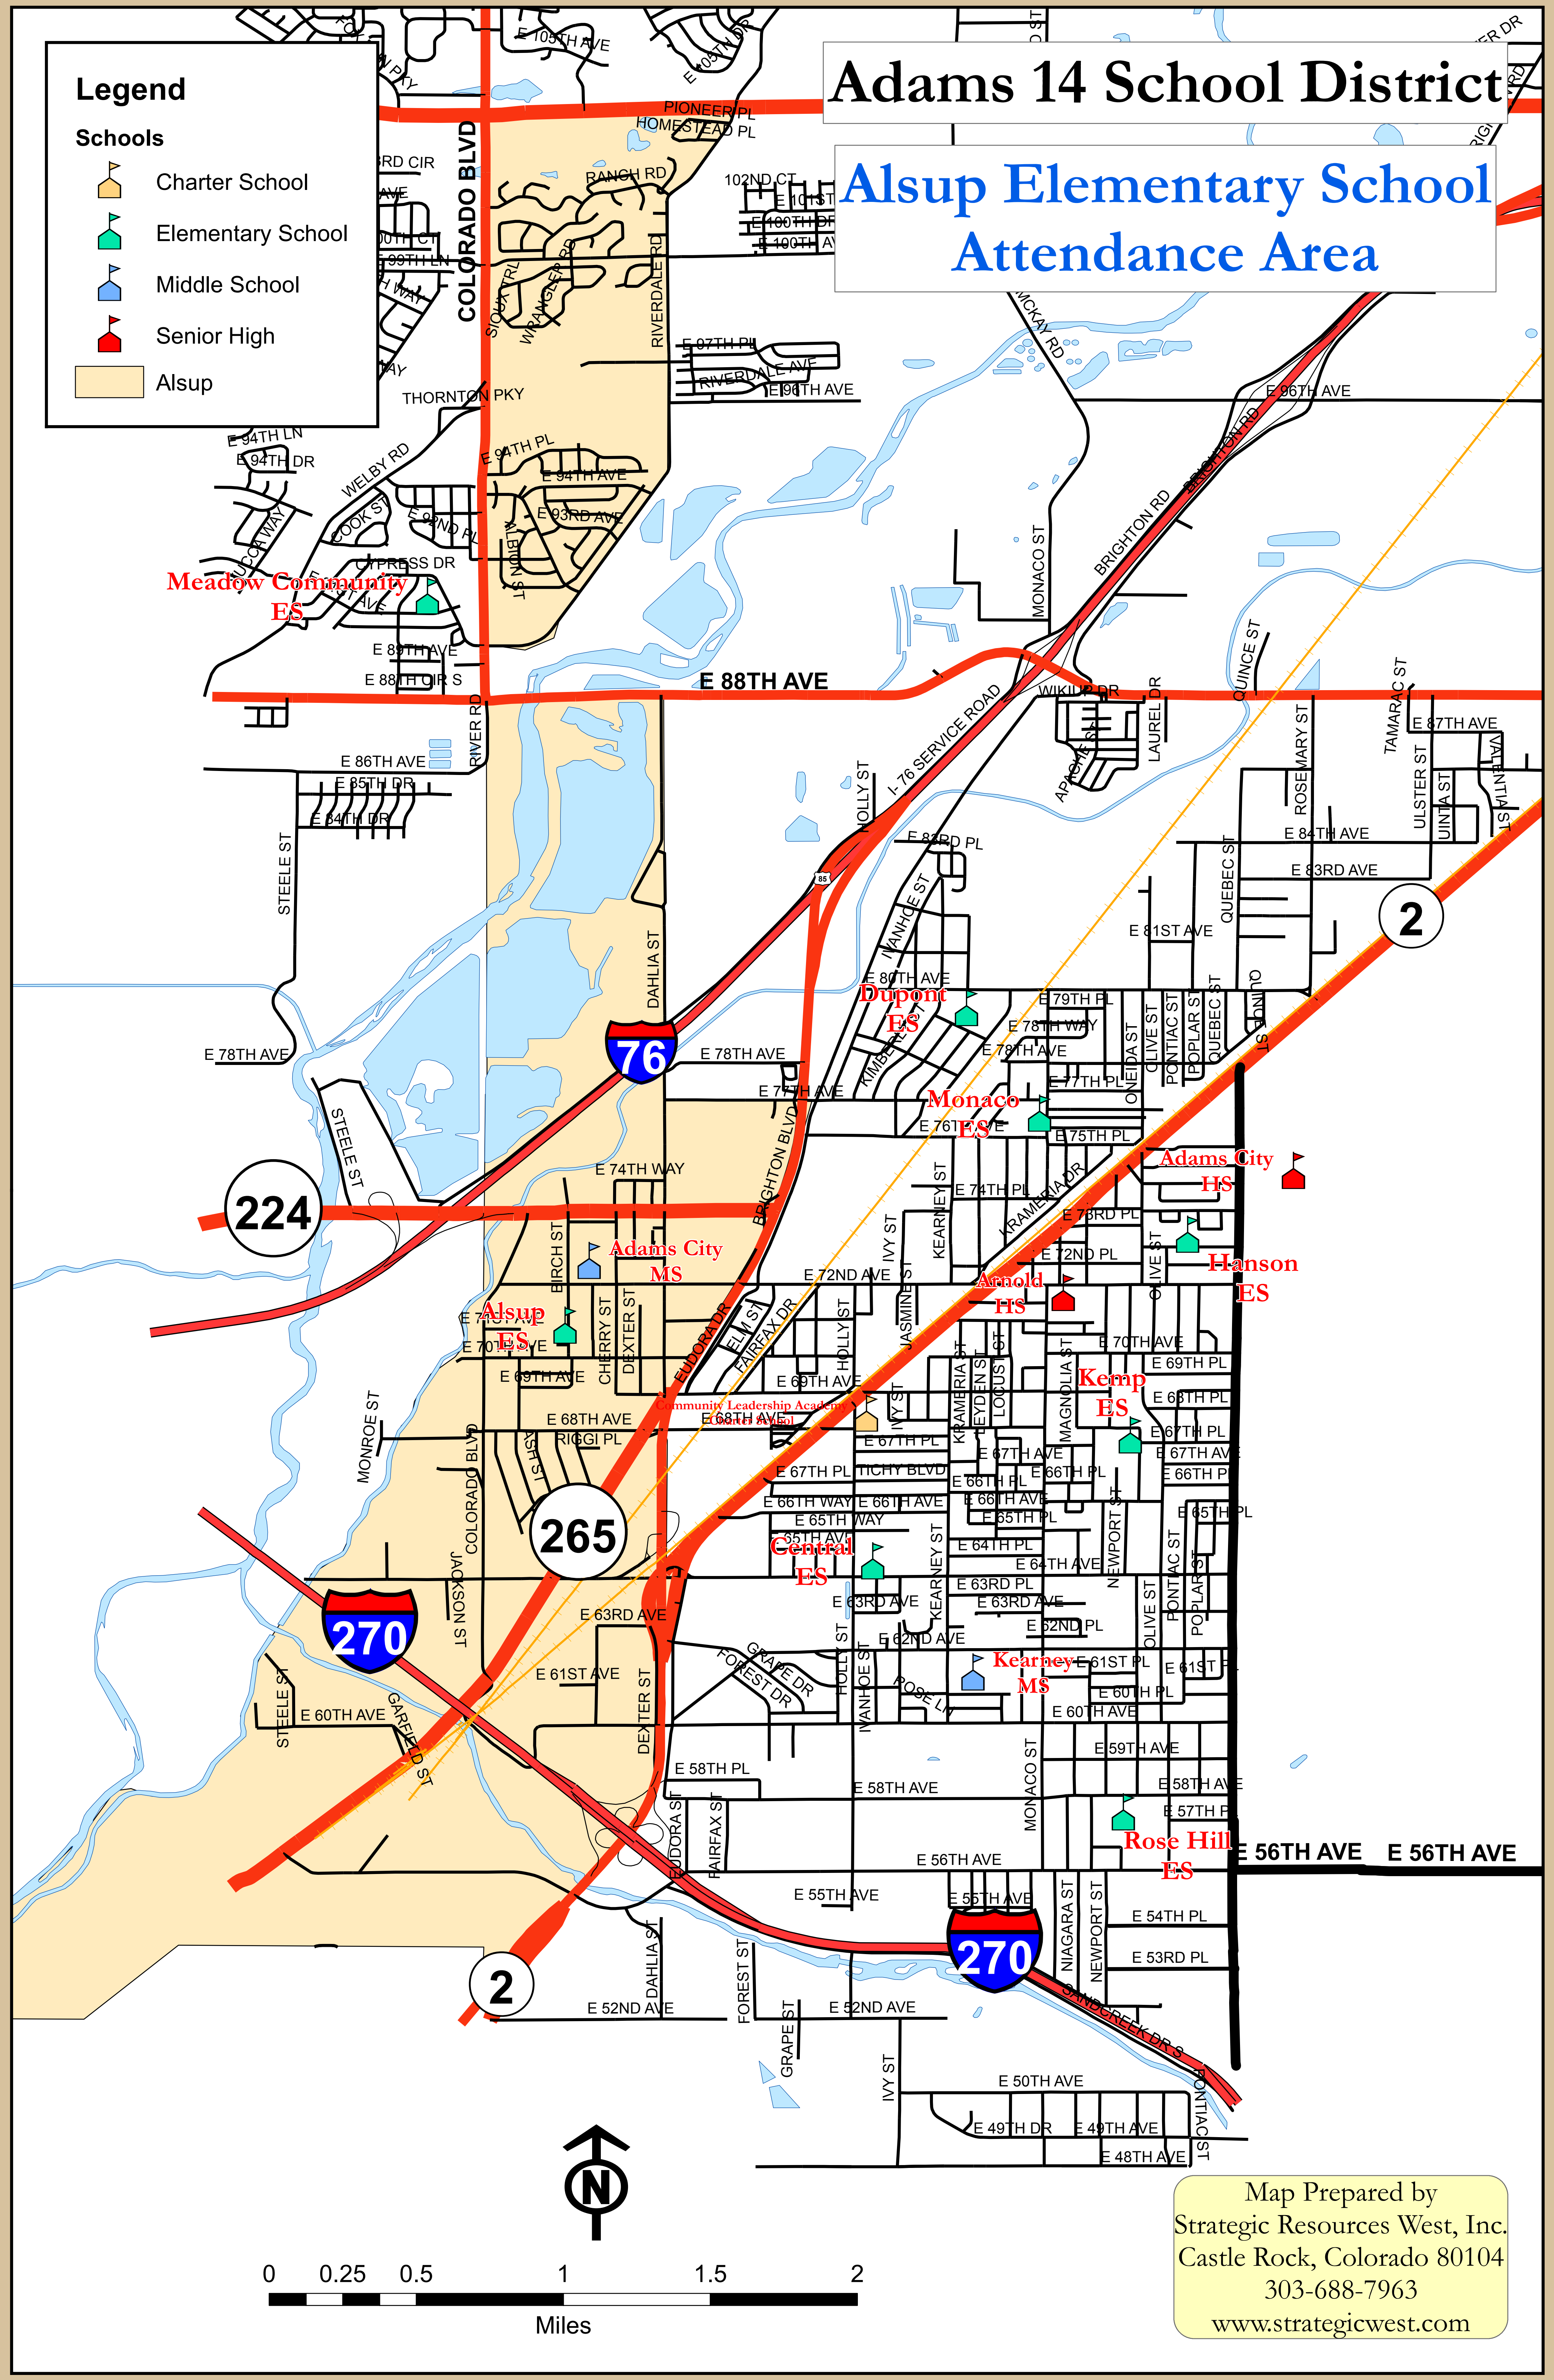

Adams 14 School District

Alsop Elementary School Attendance Area

Legend

Schools

-  Charter School
-  Elementary School
-  Middle School
-  Senior High
-  Alsop

Map Prepared by
Strategic Resources West, Inc.
Castle Rock, Colorado 80104
303-688-7963
www.strategicwest.com