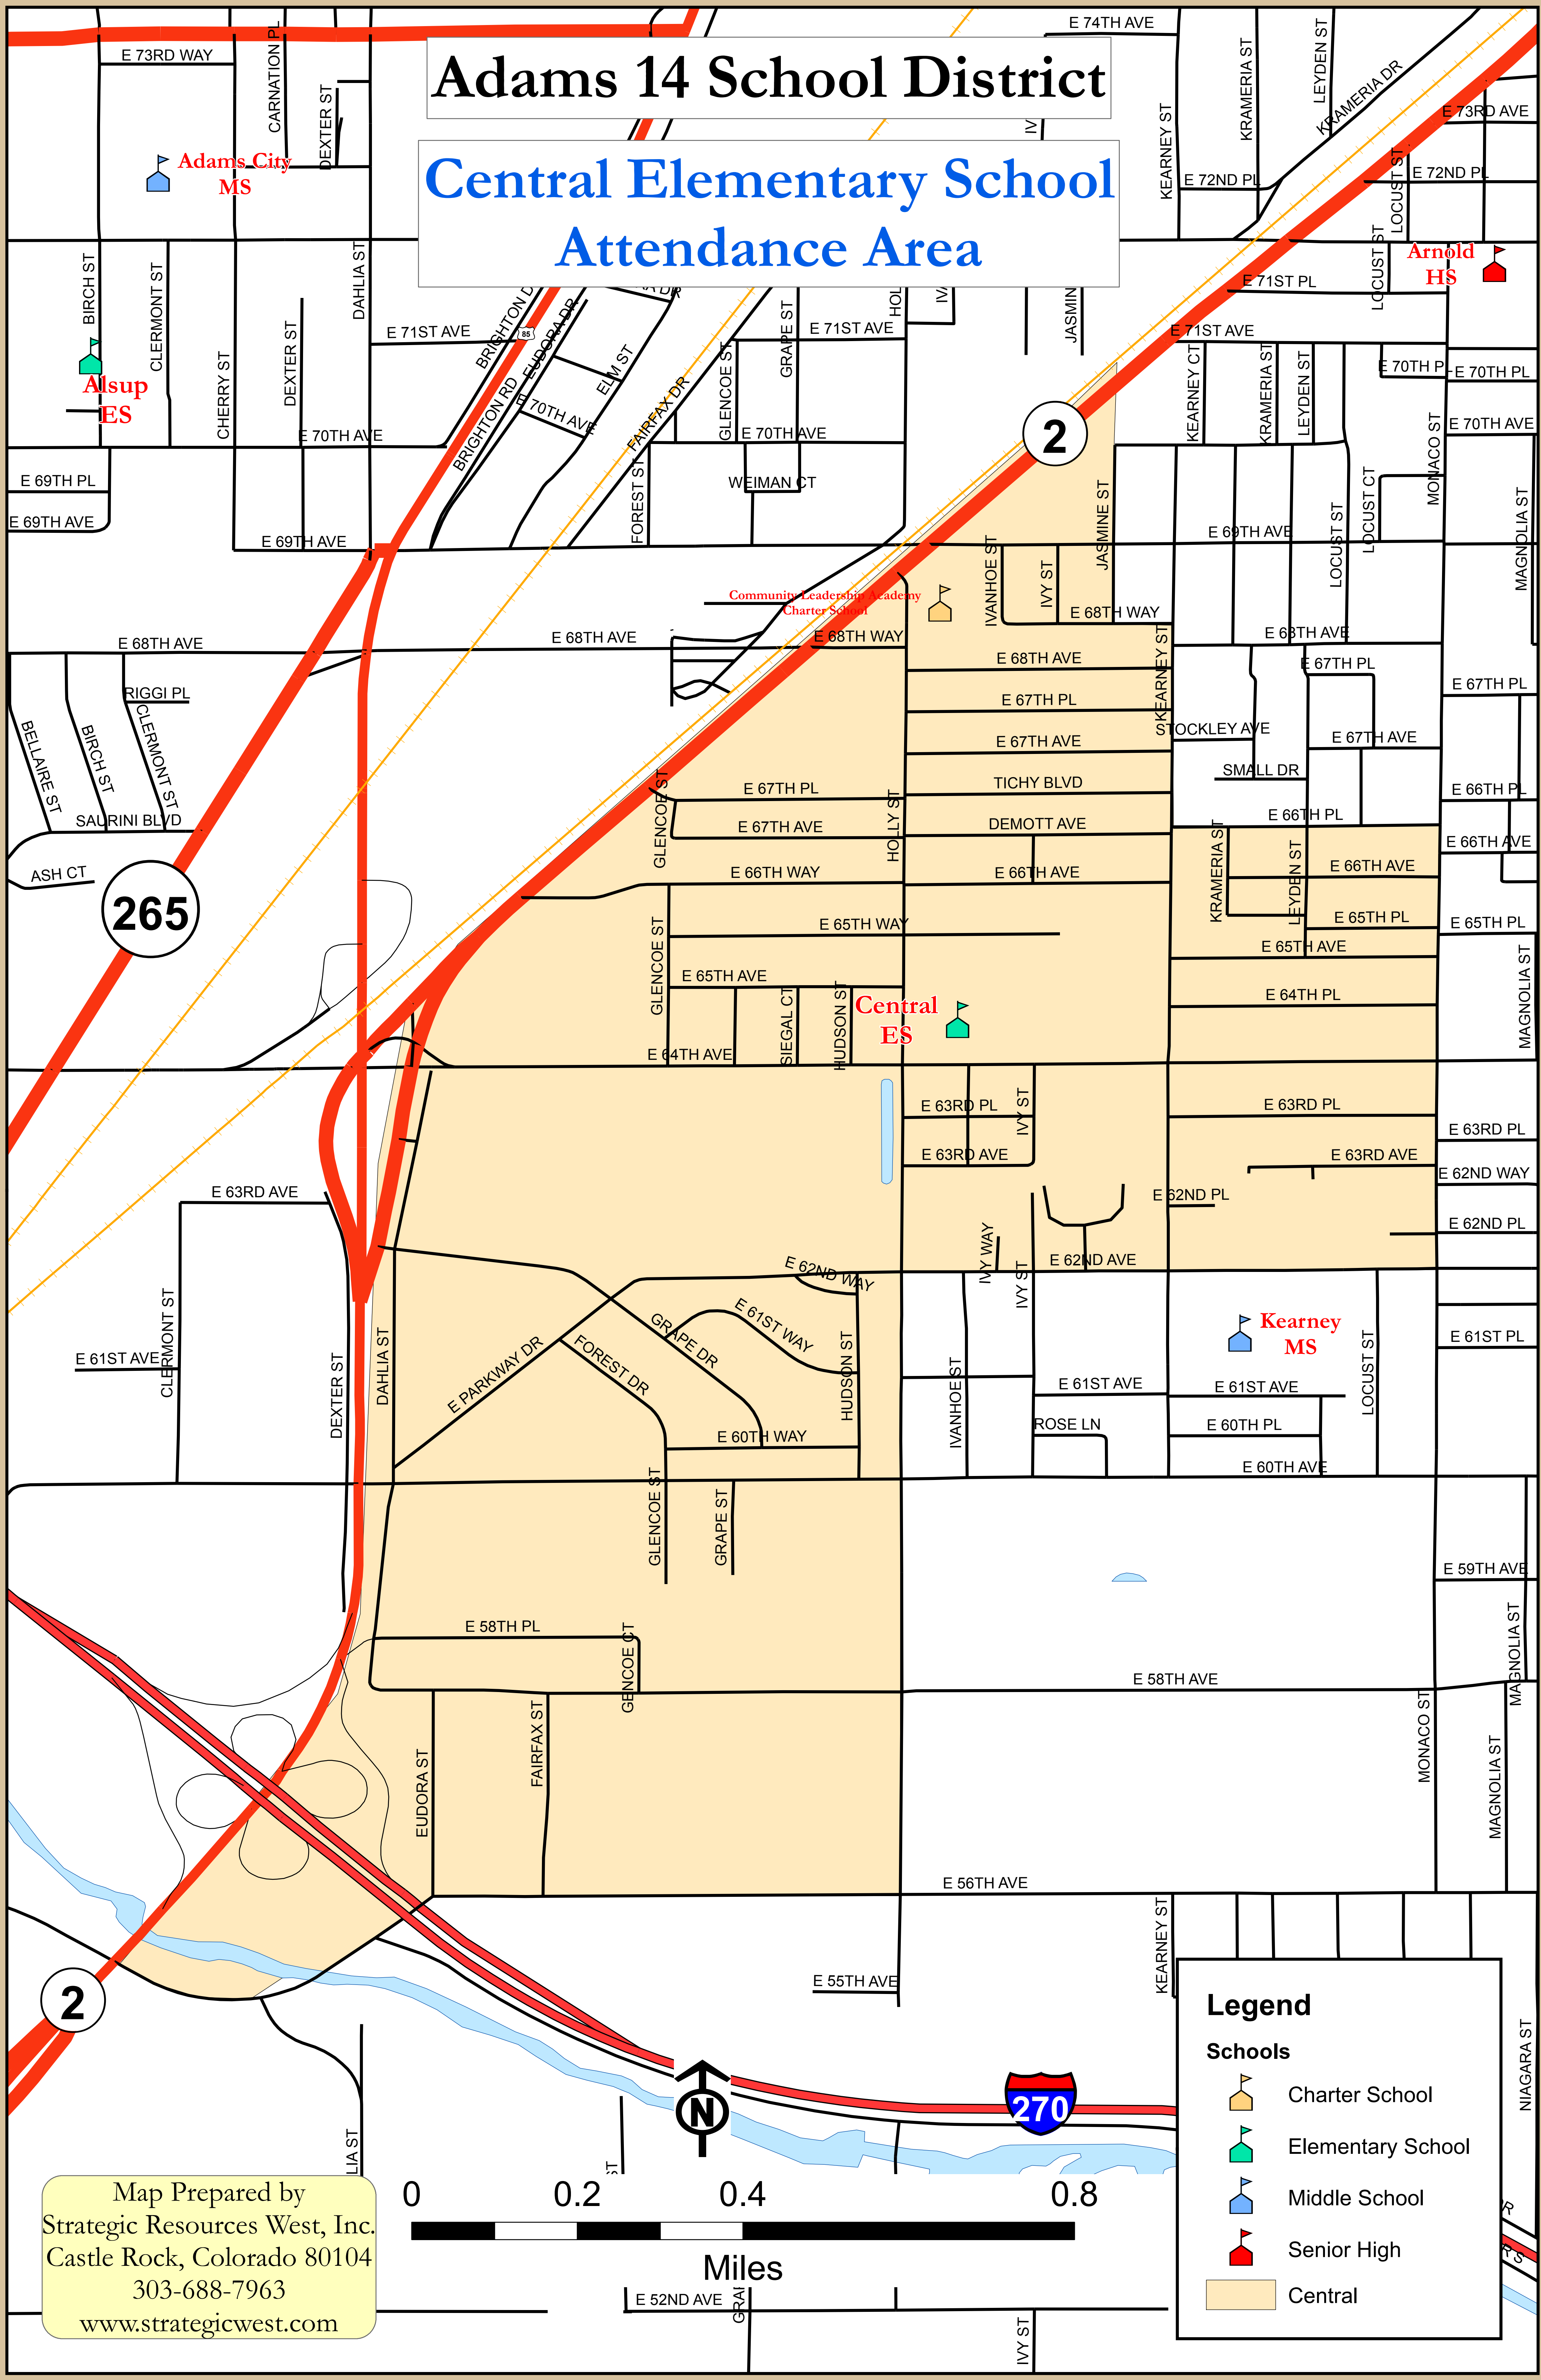

Adams 14 School District

Central Elementary School Attendance Area

Map Prepared by
Strategic Resources West, Inc.
Castle Rock, Colorado 80104
303-688-7963
www.strategicwest.com

Legend

Schools

- Charter School
- Elementary School
- Middle School
- Senior High
- Central