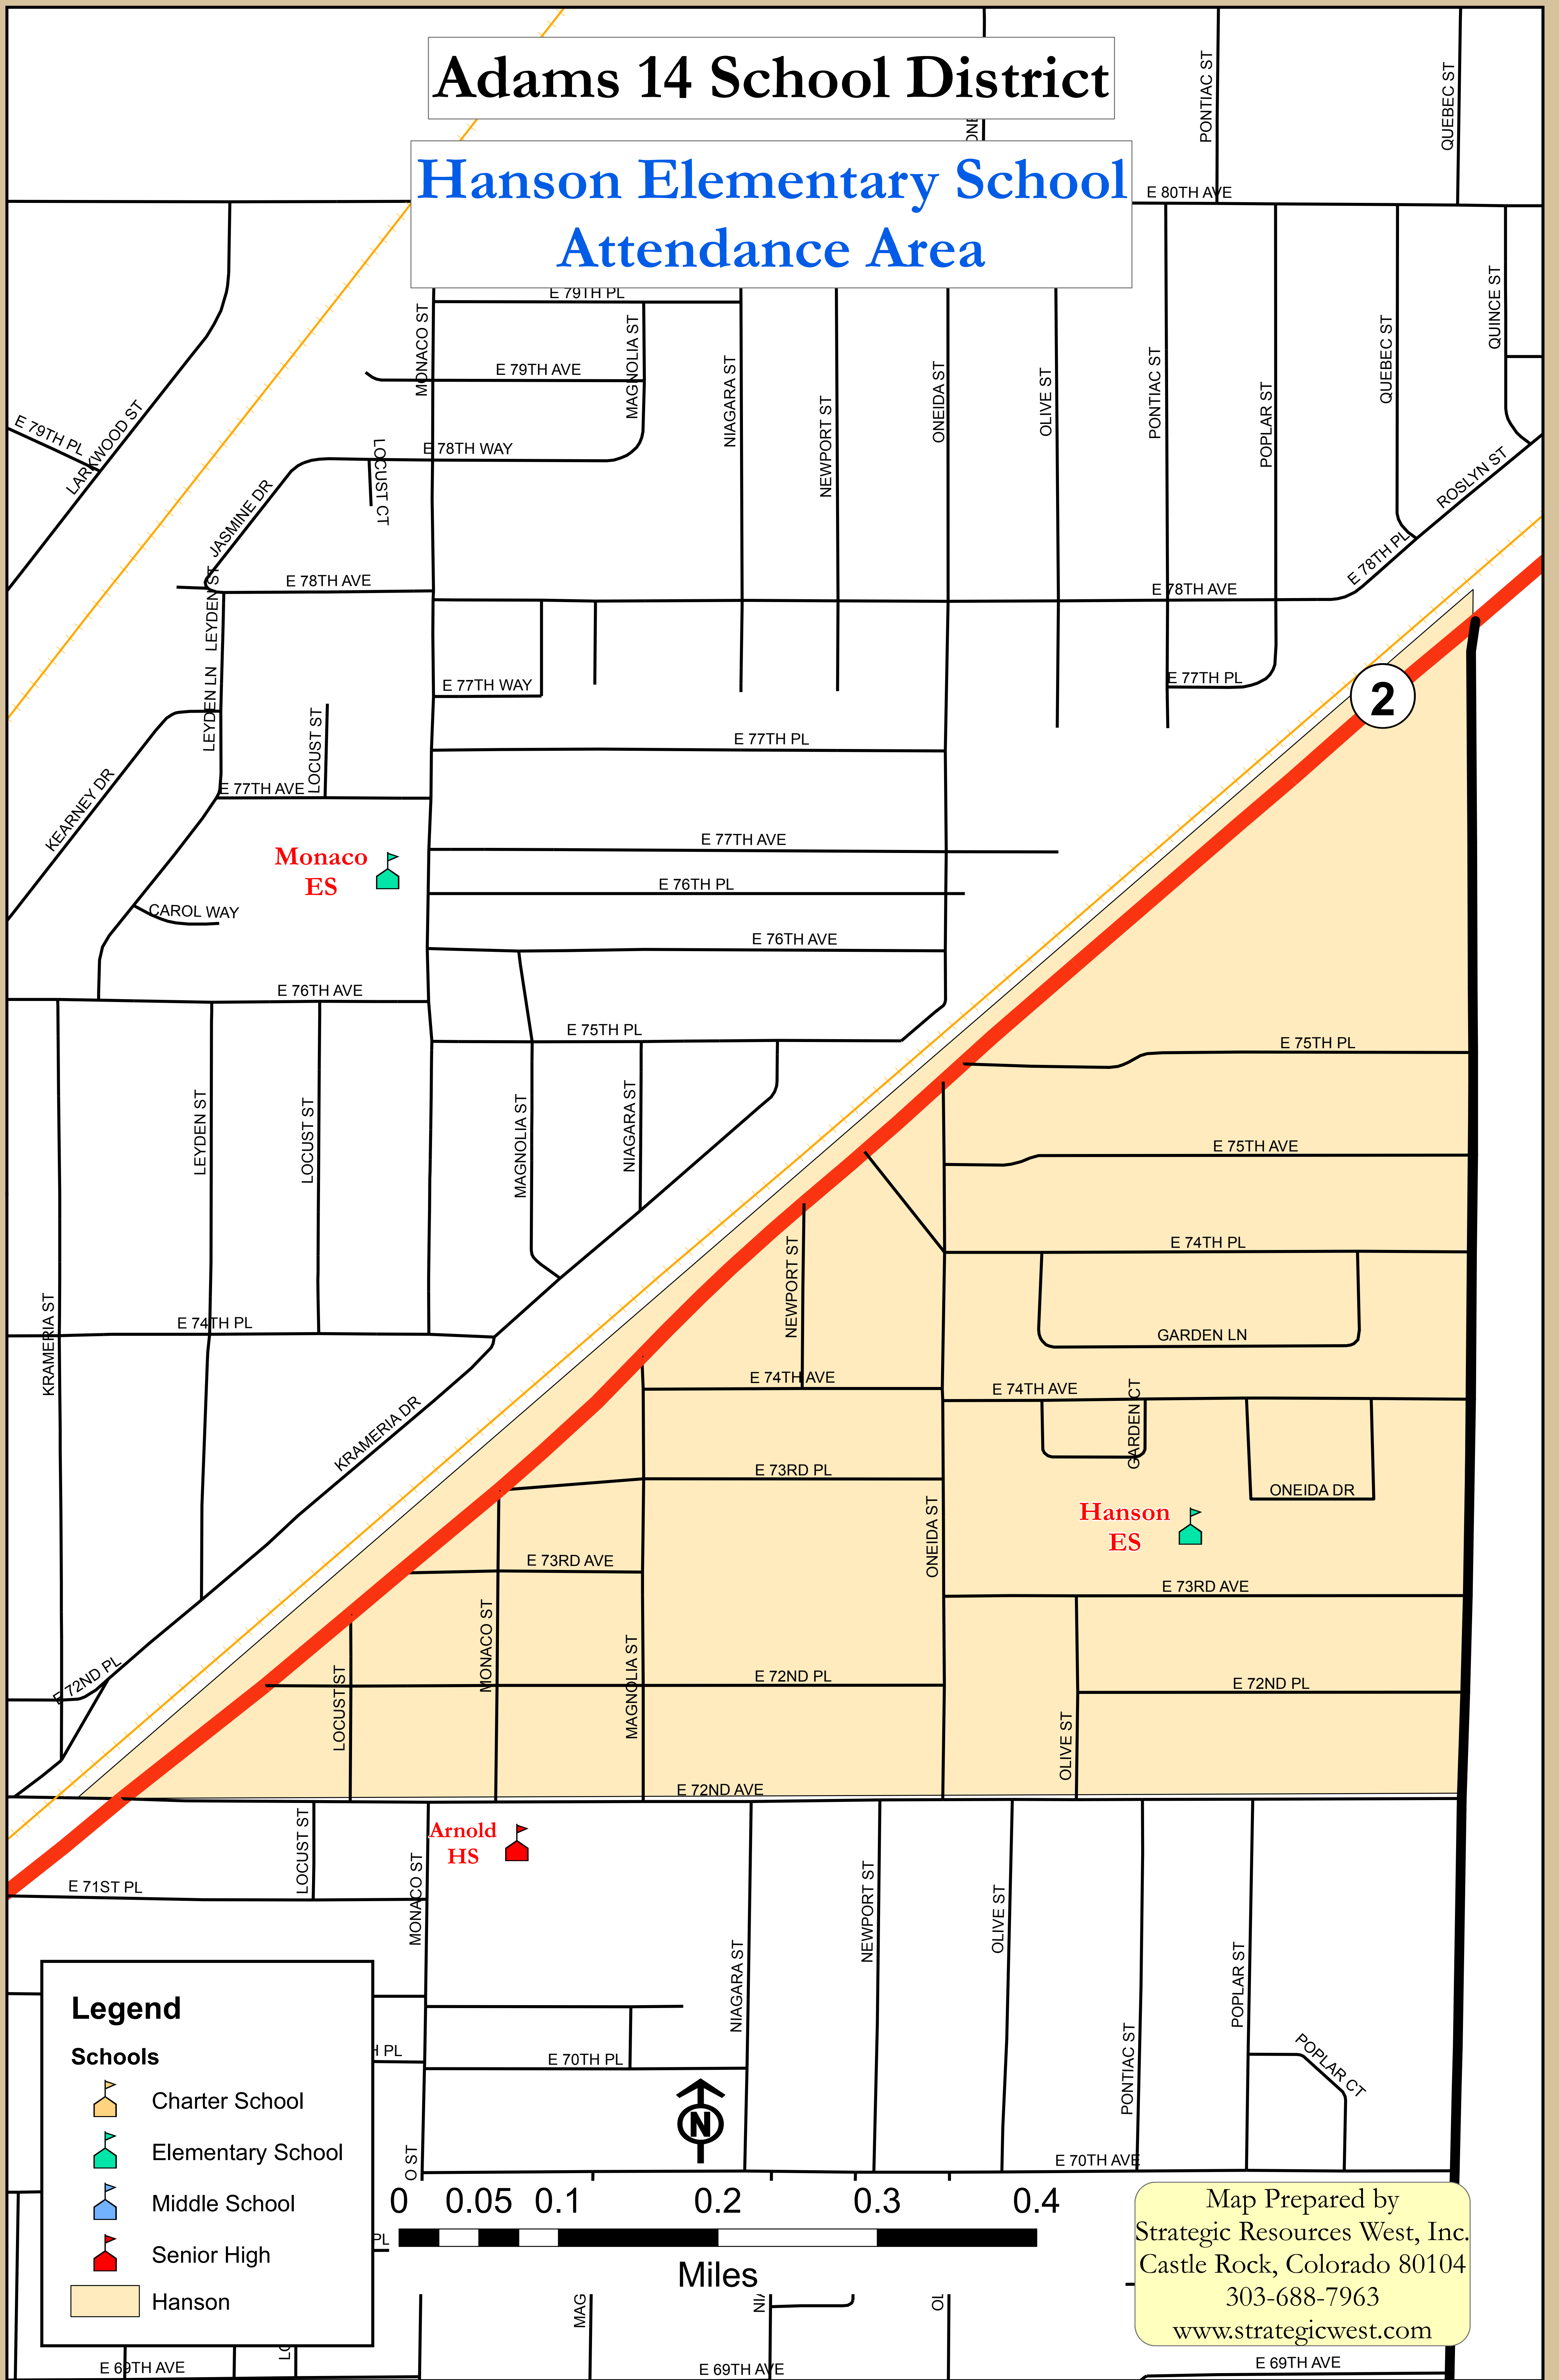

Adams 14 School District

Hanson Elementary School Attendance Area

Legend

Schools

-  Charter School
-  Elementary School
-  Middle School
-  Senior High
-  Hanson

Map Prepared by
Strategic Resources West, Inc.
Castle Rock, Colorado 80104
303-688-7963
www.strategicwest.com