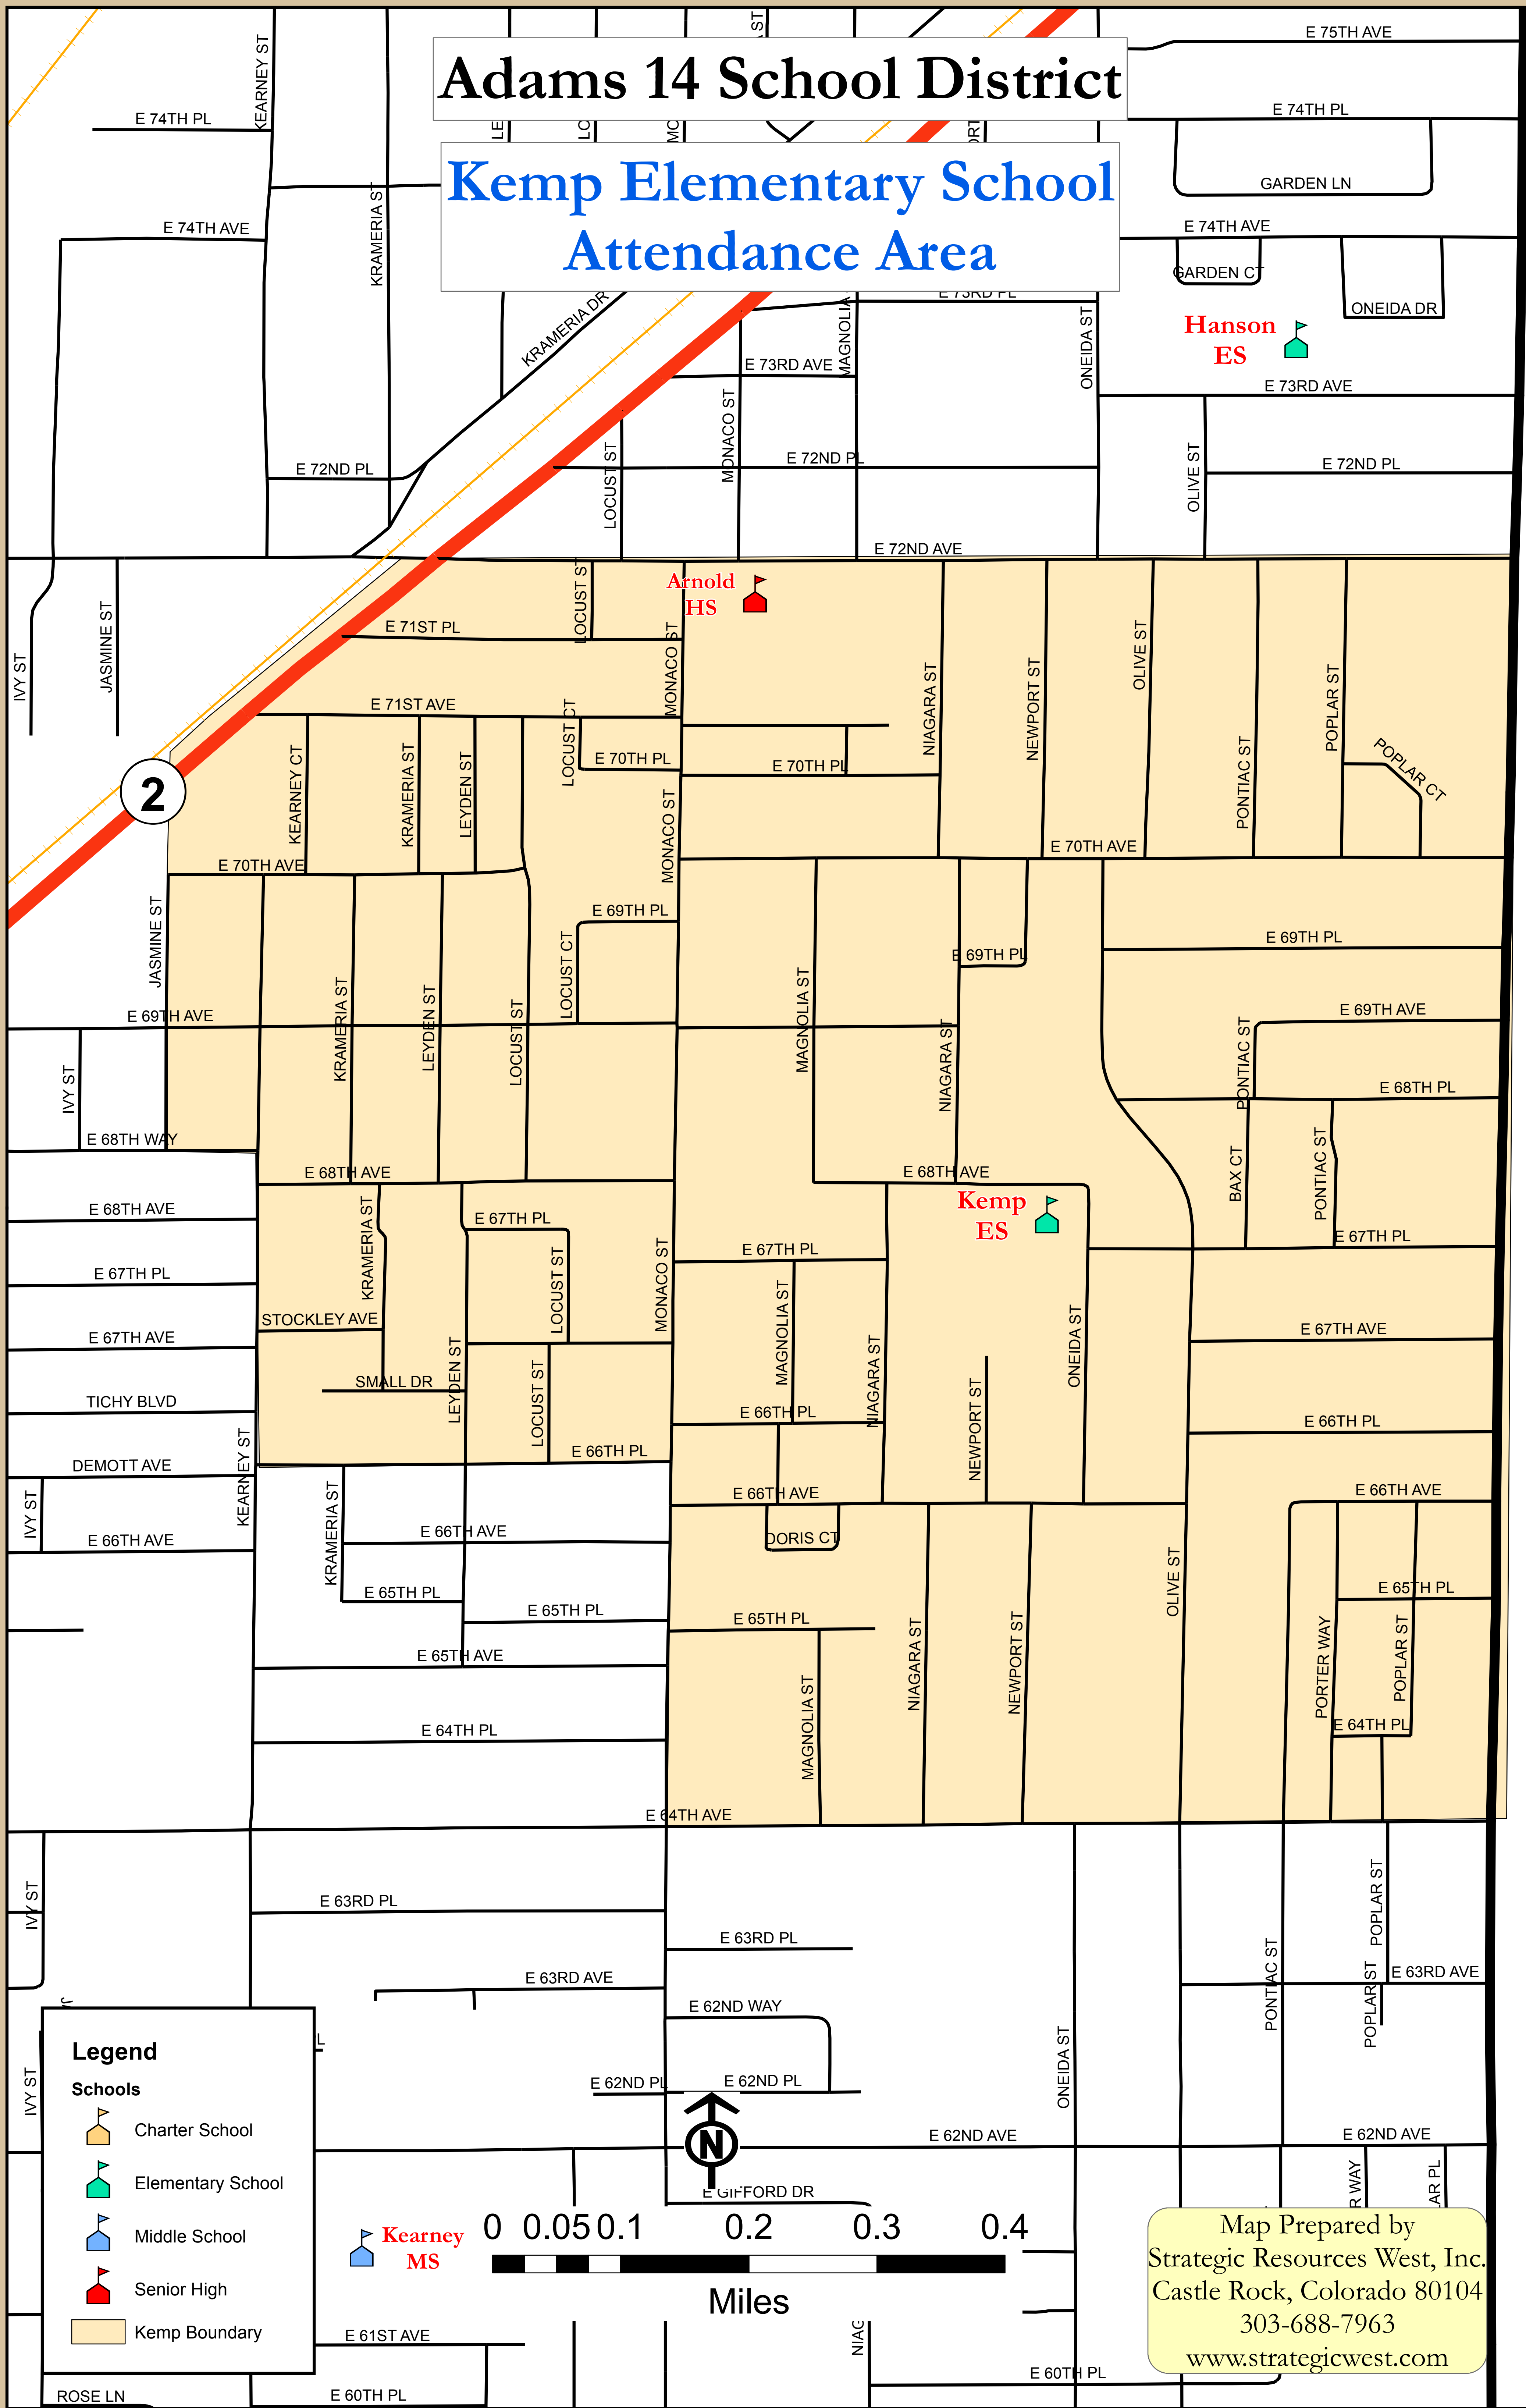

Adams 14 School District

Kemp Elementary School Attendance Area

Map Prepared by
Strategic Resources West, Inc.
Castle Rock, Colorado 80104
303-688-7963
www.strategicwest.com