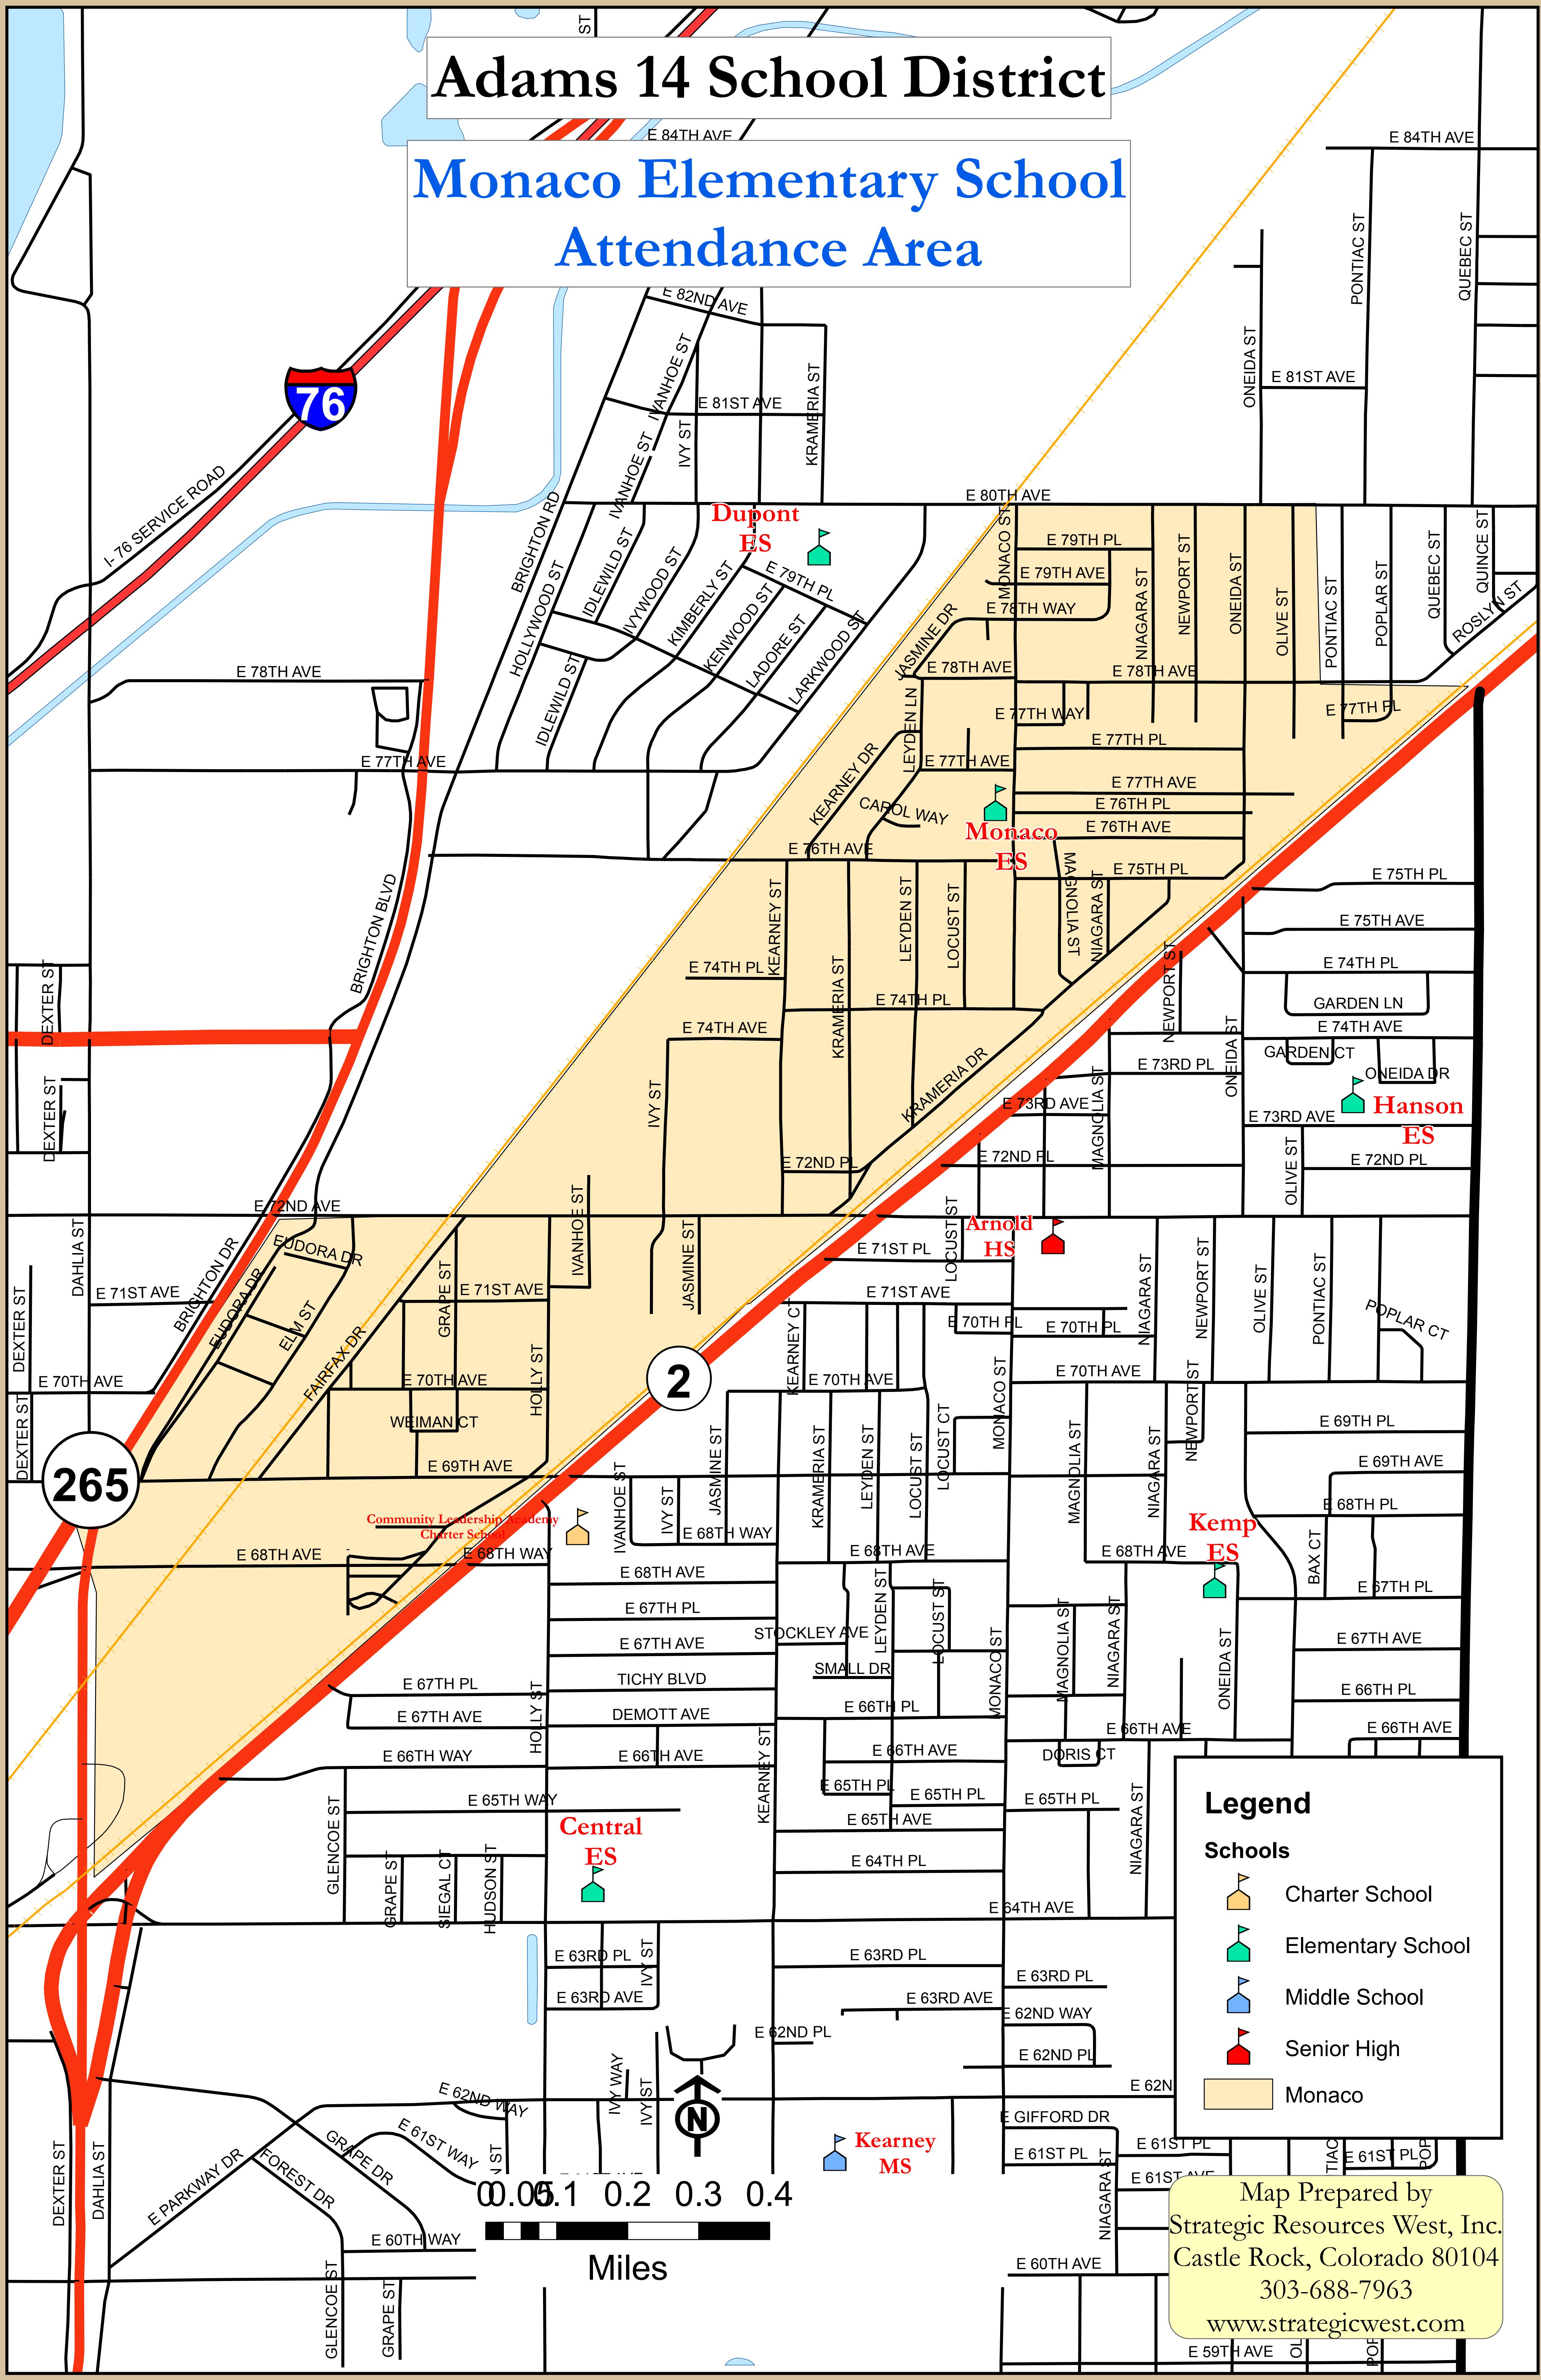

# Adams 14 School District

## Monaco Elementary School Attendance Area

**Legend**

**Schools**

- Charter School
- Elementary School
- Middle School
- Senior High
- Monaco

Map Prepared by  
 Strategic Resources West, Inc.  
 Castle Rock, Colorado 80104  
 303-688-7963  
[www.strategicwest.com](http://www.strategicwest.com)