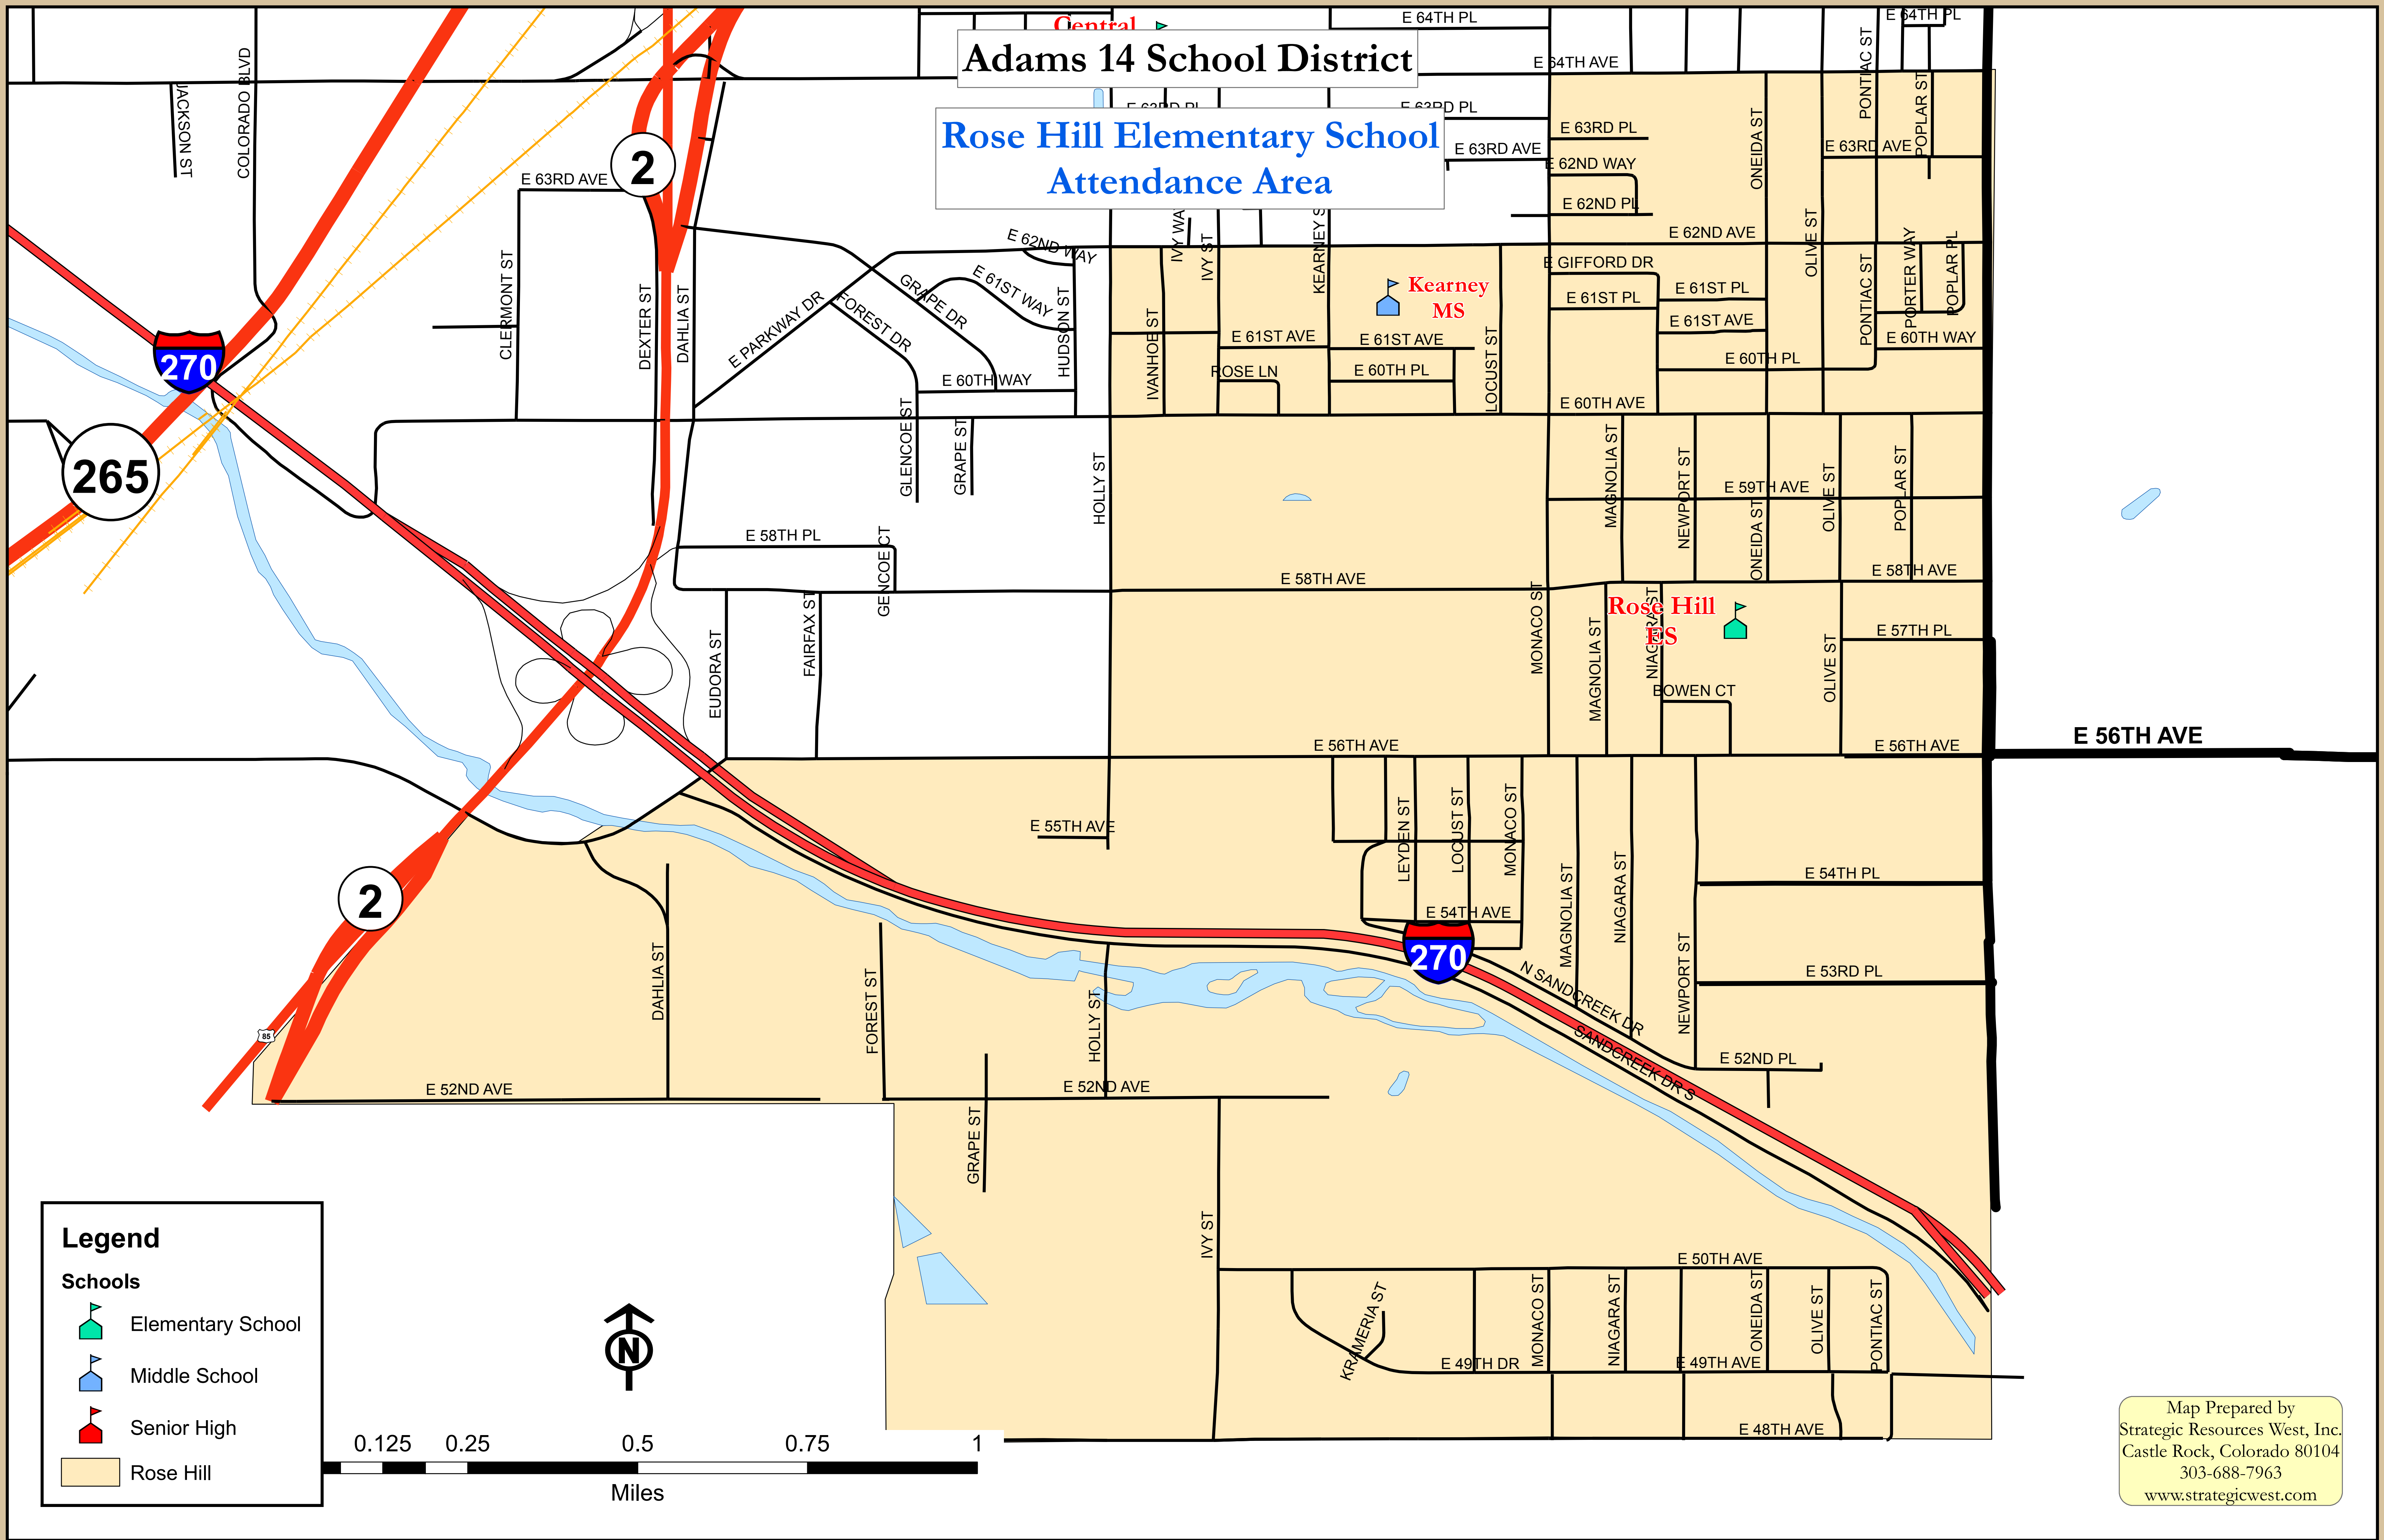

Adams 14 School District

Rose Hill Elementary School Attendance Area

Legend

- Elementary School
- Middle School
- Senior High
- Rose Hill