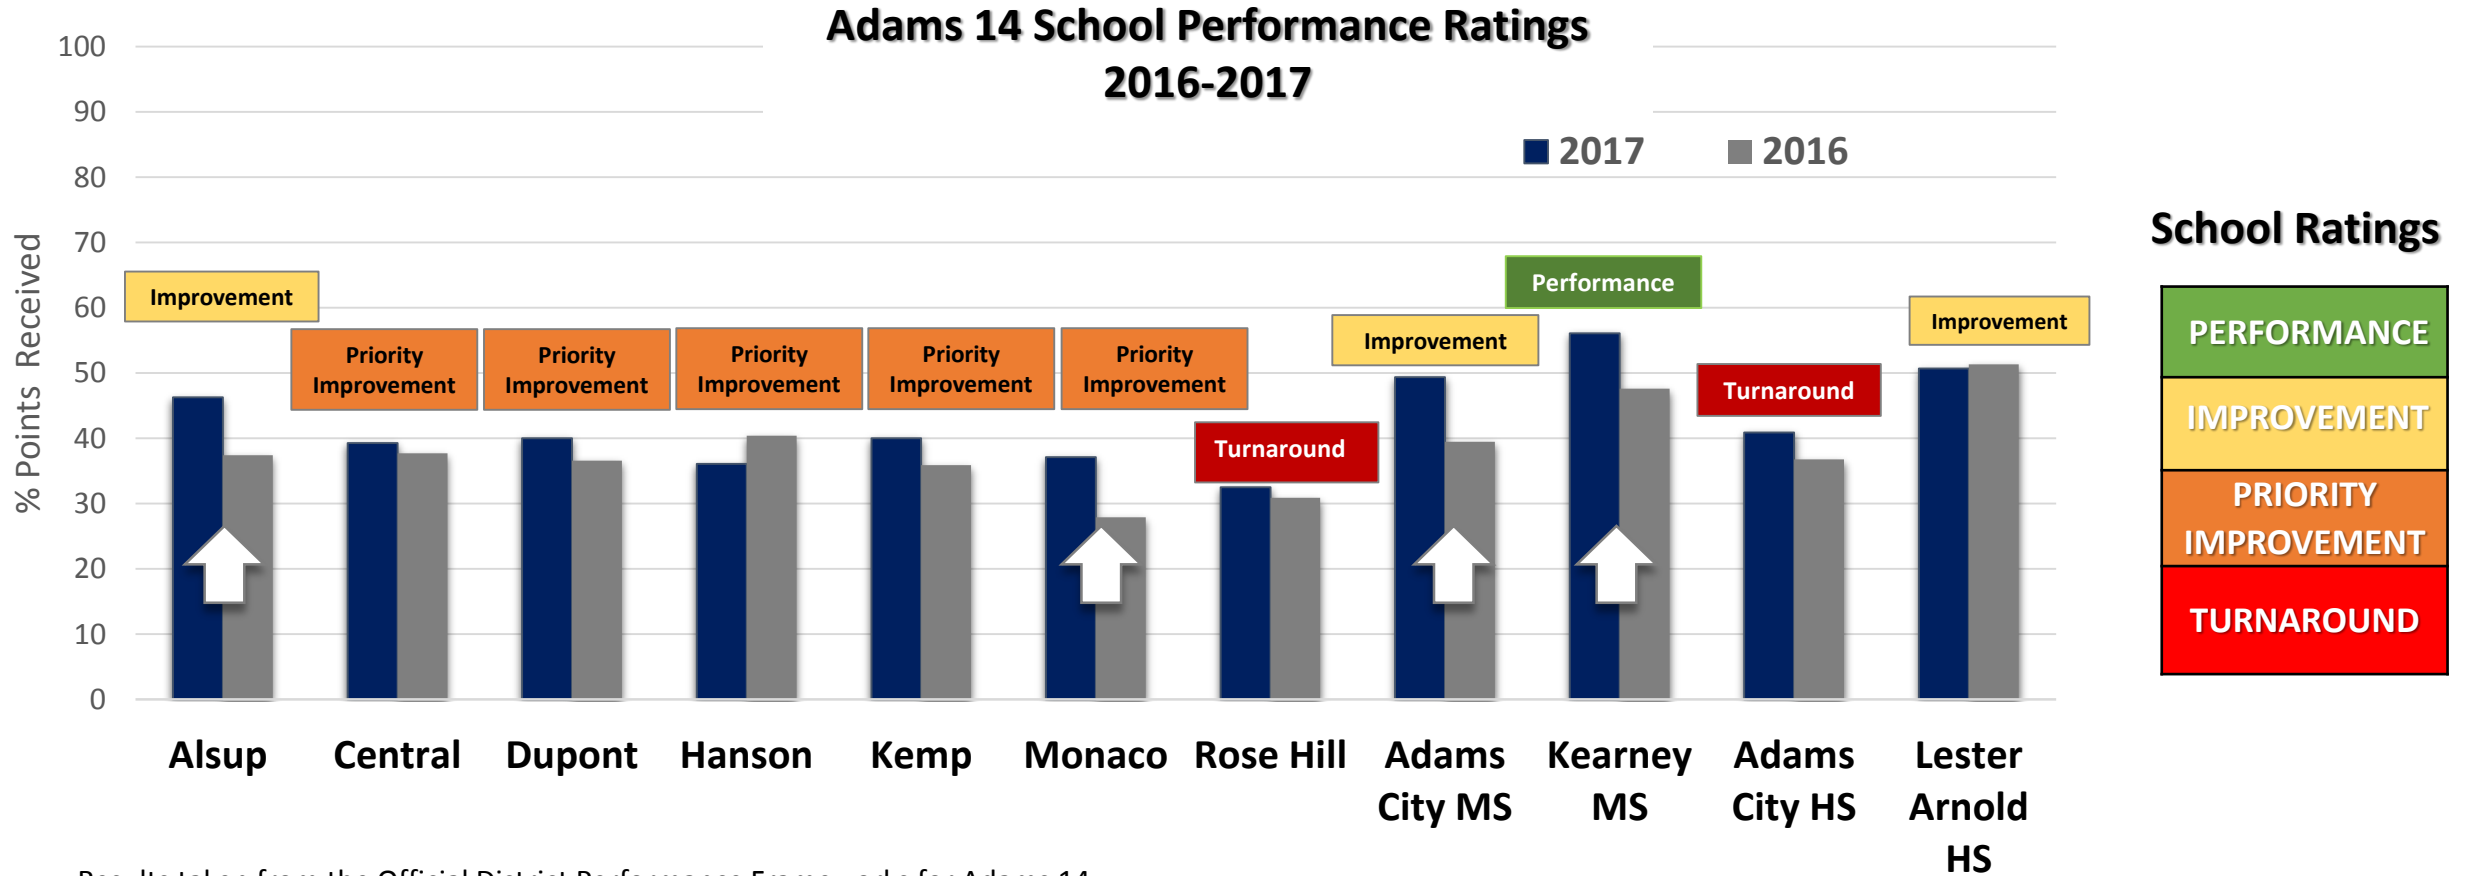

Adams 14 School Performance Ratings

Results taken from the Official District Performance Frameworks for Adams 14.