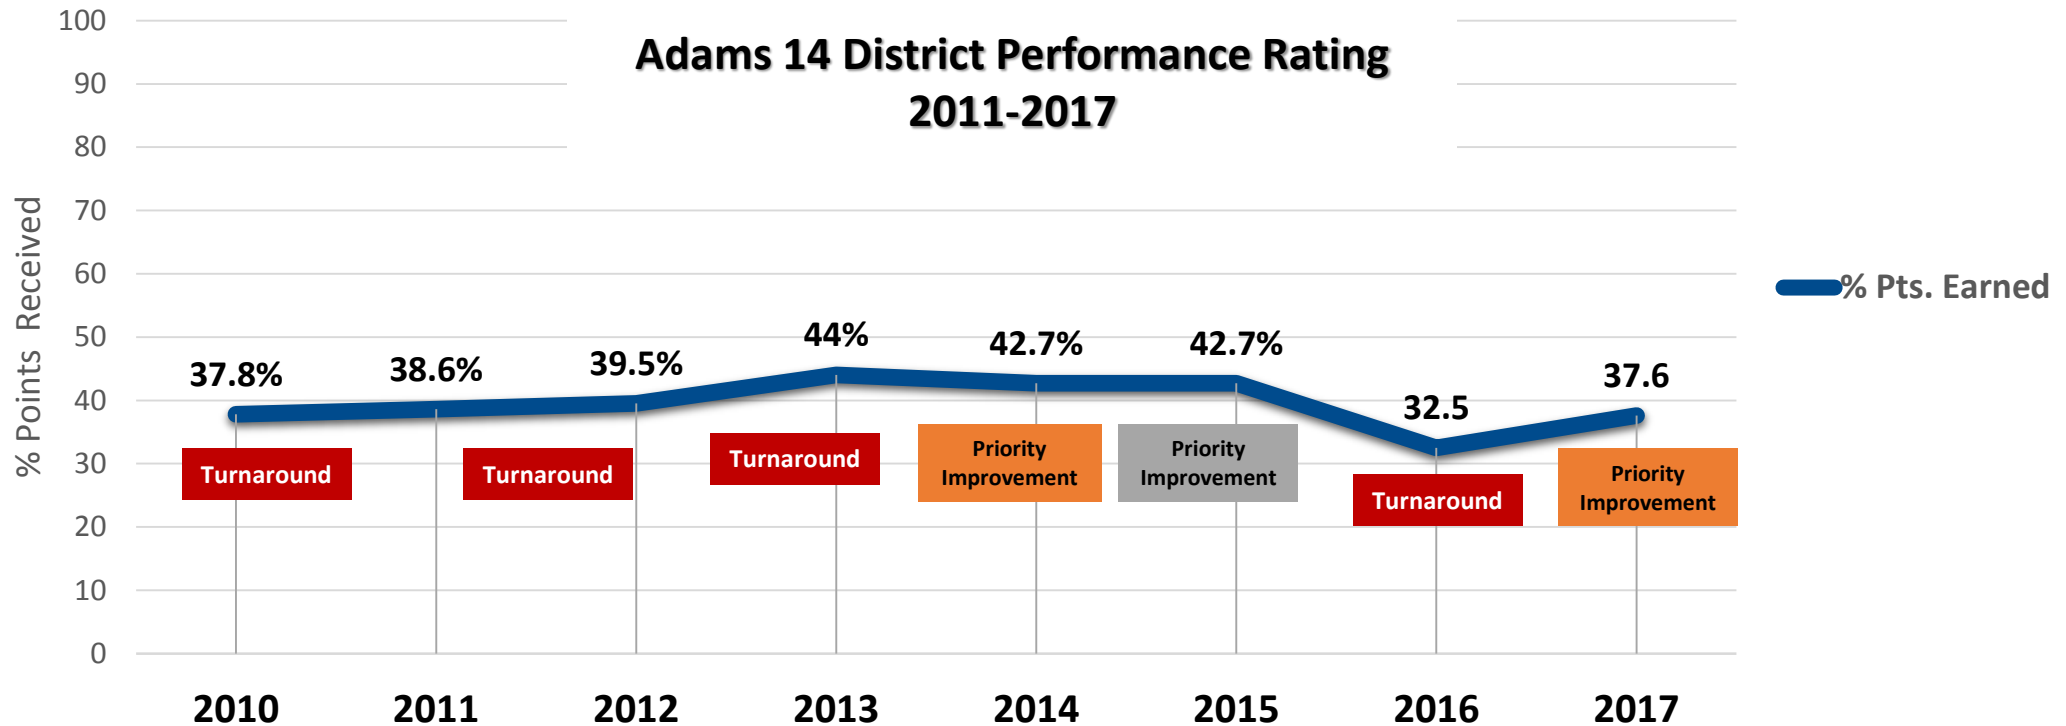

2017 Adams 14 District & School Ratings

CDE School & District Performance Frameworks

Performance Rating System

School Ratings

PERFORMANCE
IMPROVEMENT
PRIORITY IMPROVEMENT
TURNAROUND

District Ratings

ACCREDITED WITH DISTINCTION
ACCREDITED WITH PERFORMANCE
ACCREDITED WITH IMPROVEMENT
PRIORITY IMPROVEMENT
TURNAROUND

Adams 14 District Performance Ratings

Results taken from the Official District Performance Frameworks for Adams 14.

(Official Calculations: 2010 = 1 year; 2011 = 3 year; 2012 = 1 year; 2013 = 1 year; 2014 = 3 year)