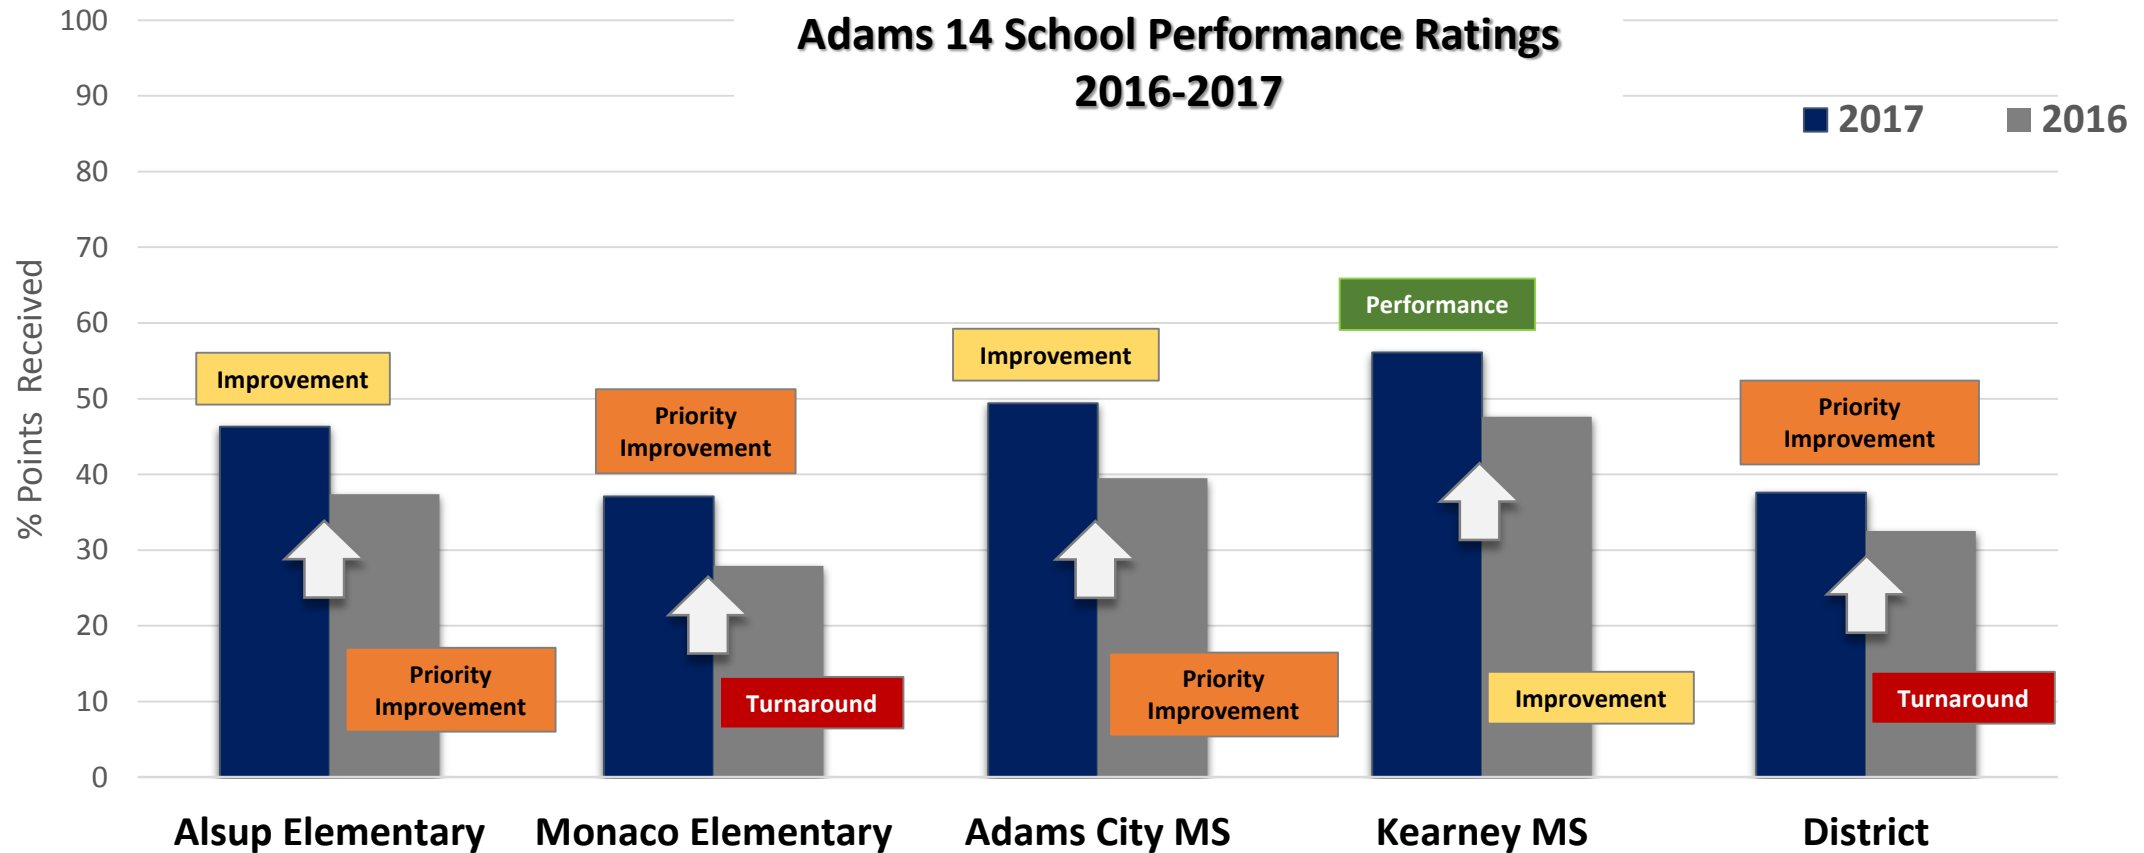

Adams 14 District Performance Ratings

Results taken from the Official District Performance Frameworks for Adams 14.

(Official Calculations: 2010 = 1 year; 2011 = 3 year; 2012 = 1 year; 2013 = 1 year; 2014 = 3 year)

*2014 Official 3 year calculation does not include results from the Community Leadership Academy

**2015 District and school ratings were not assigned in 2015 (the state accountability clock paused for one year due to HB 15-1323)

Adams 14 School Performance Ratings

Adams 14 Schools that Improved...

Results taken from the Official District Performance Frameworks for Adams 14.