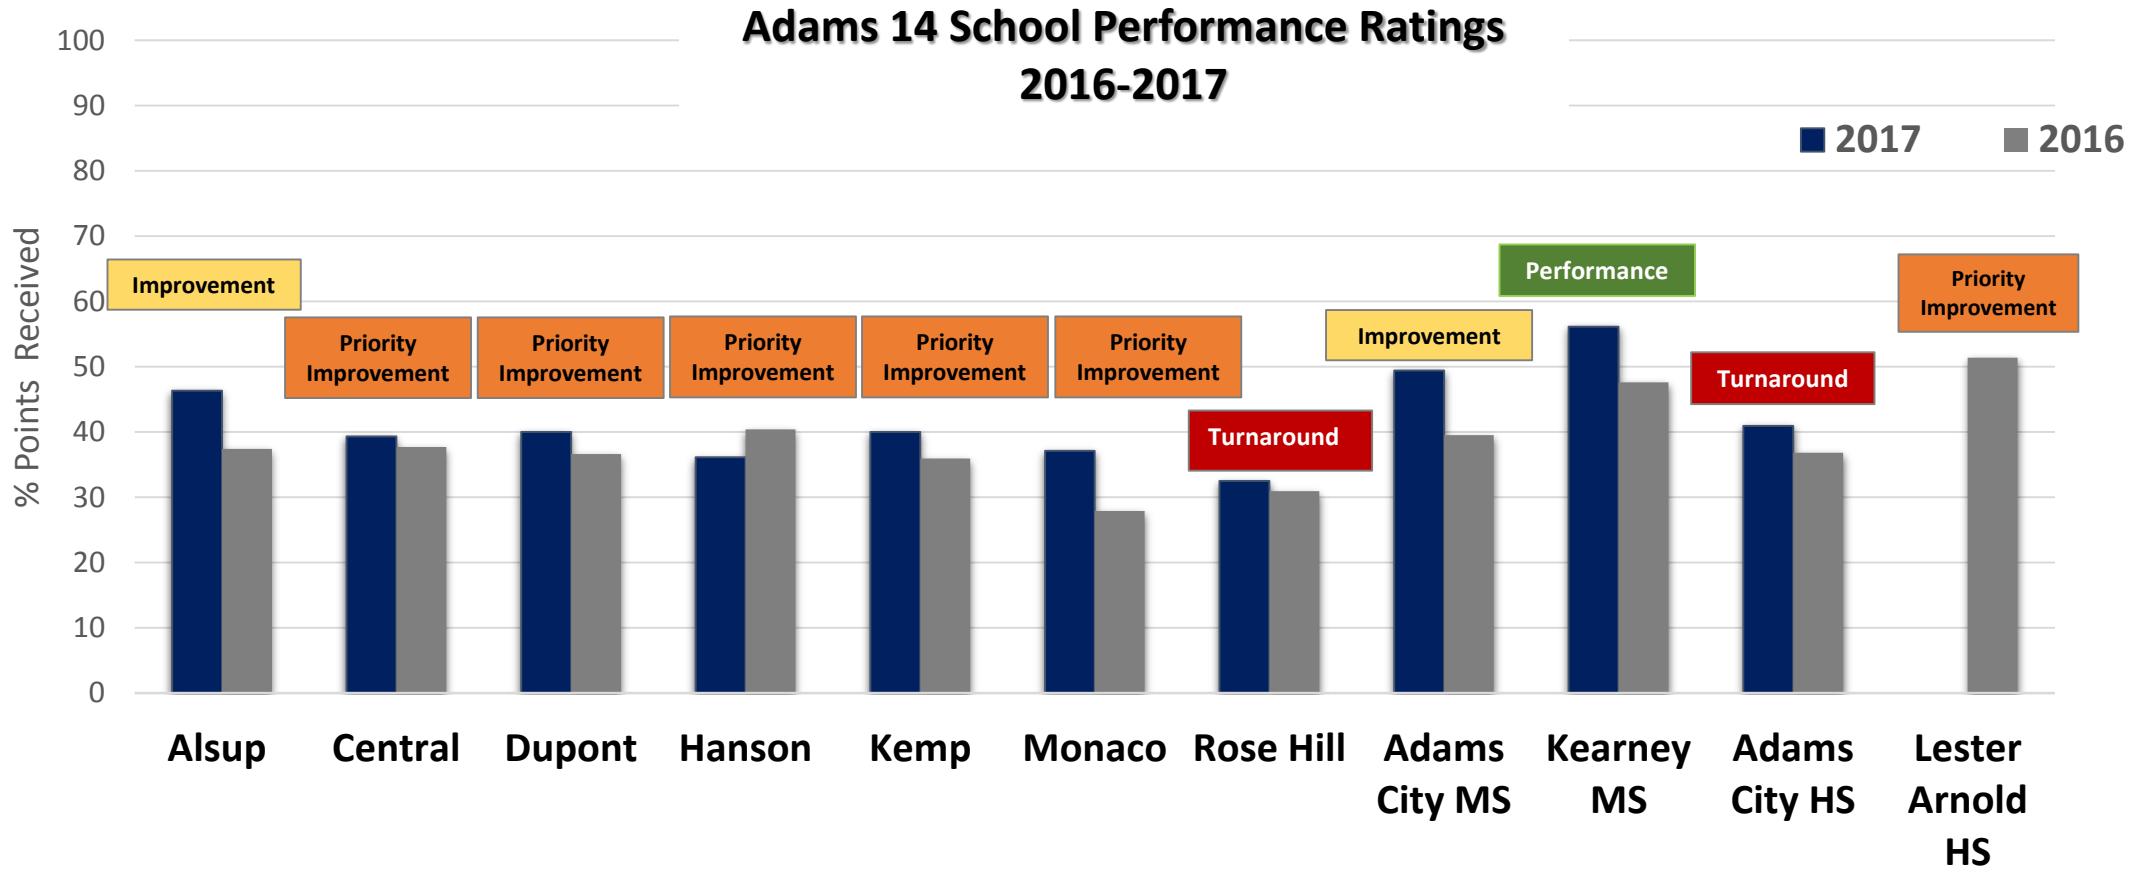

2017 Adams 14 District & School Ratings

CDE School & District Performance Frameworks

Performance Rating System

School Ratings

PERFORMANCE
IMPROVEMENT
PRIORITY IMPROVEMENT
TURNAROUND

District Ratings

ACCREDITED WITH DISTINCTION
ACCREDITED WITH PERFORMANCE
ACCREDITED WITH IMPROVEMENT
PRIORITY IMPROVEMENT
TURNAROUND

Adams 14 District Performance Ratings

Results taken from the Official District Performance Frameworks for Adams 14.

(Official Calculations: 2010 = 1 year; 2011 = 3 year; 2012 = 1 year; 2013 = 1 year; 2014 = 3 year)

Adams 14 School Performance Ratings

Adams 14 Schools that Improved...

Results taken from the Official District Performance Frameworks for Adams 14.