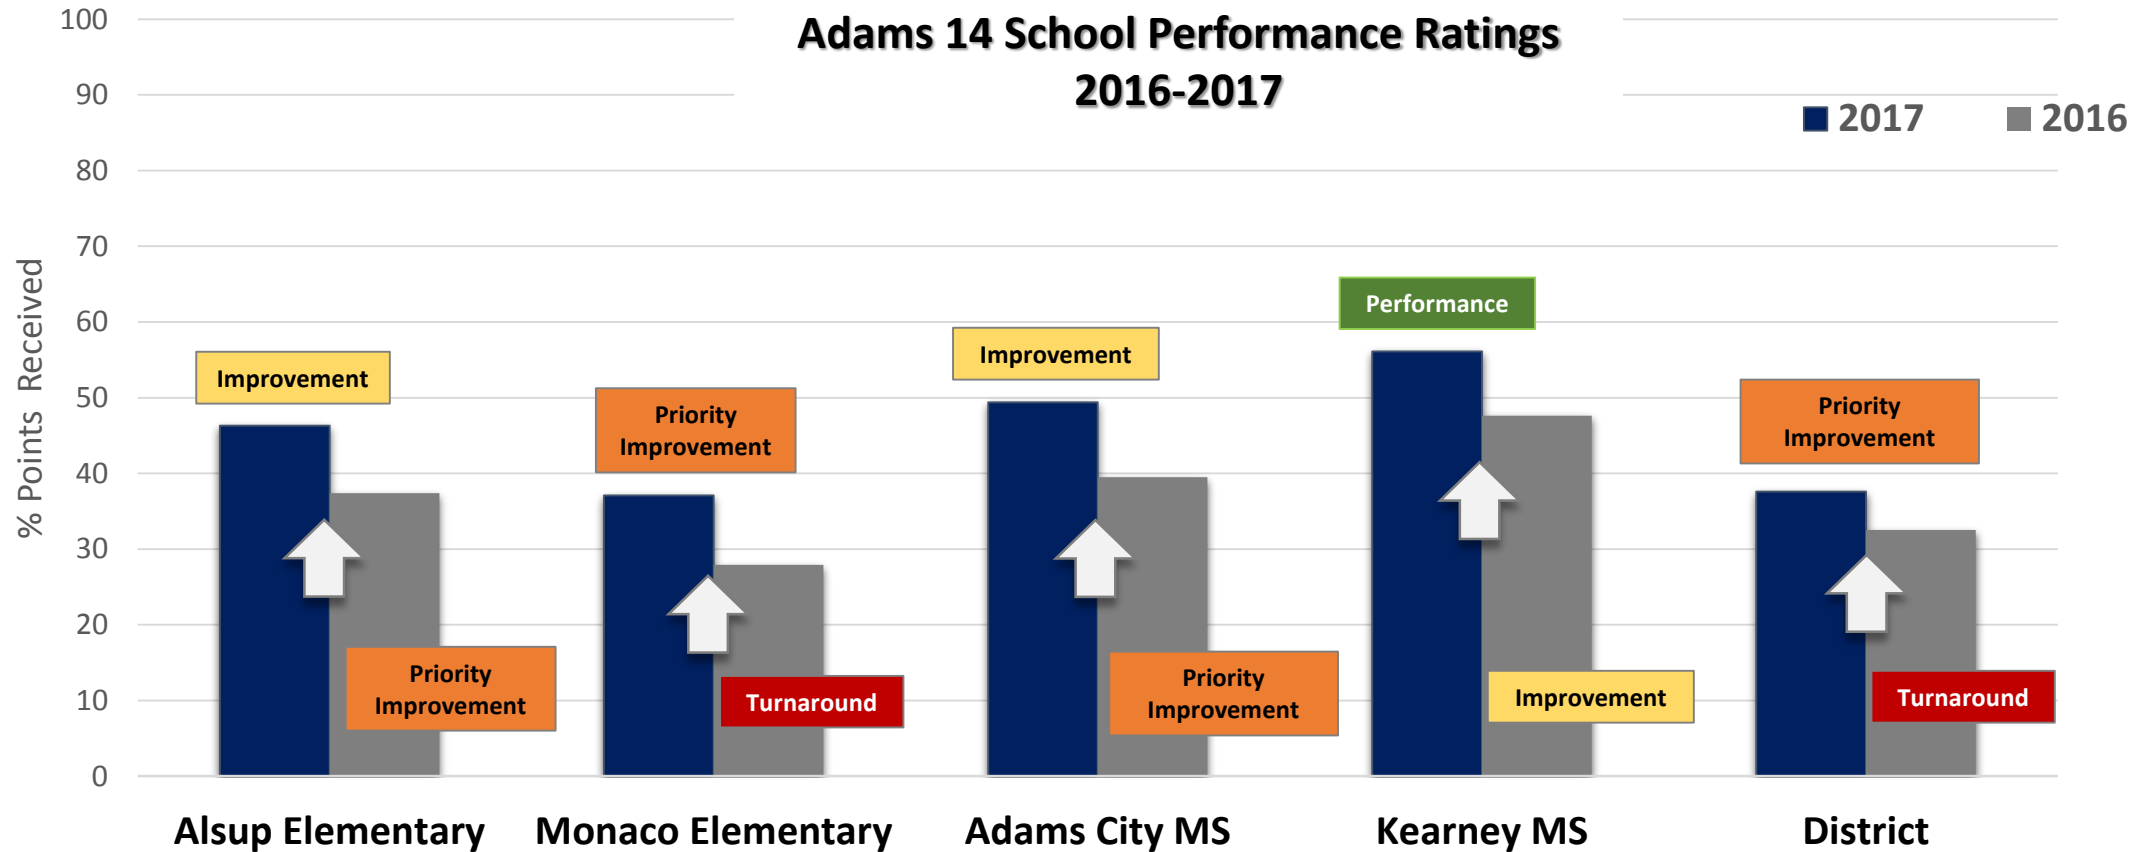

Adams 14 District Performance Ratings

Results taken from the Official District Performance Frameworks for Adams 14.

(Official Calculations: 2010 = 1 year; 2011 = 3 year; 2012 = 1 year; 2013 = 1 year; 2014 = 3 year)

*2014 Official 3 year calculation does not include results from the Community Leadership Academy

**2015 District and school ratings were not assigned in 2015 (the state accountability clock paused for one year due to HB 15-1323)

Adams 14 School Performance Ratings

Results taken from the Official District Performance Frameworks for Adams 14.

Adams 14 Schools that Improved...

Results taken from the Official District Performance Frameworks for Adams 14.