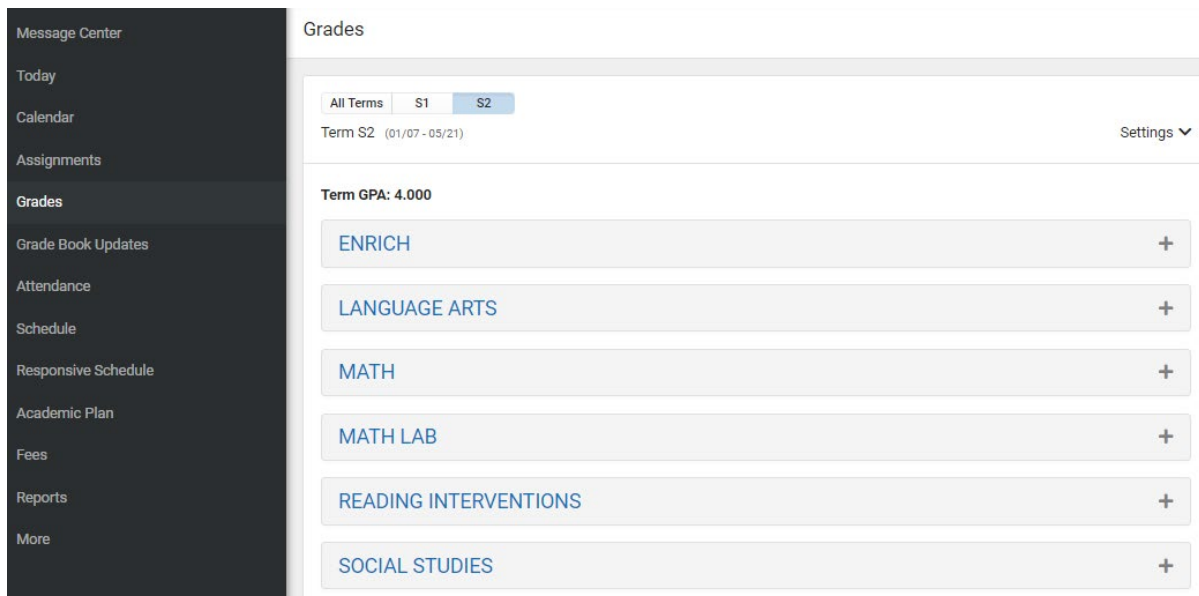

How to find a teacher email address

1. Login to your parent account at: <https://campus.adams14.org/campus/portal/parents/adams14.jsp>
2. Click on **Grades**. If you have more than one child enrolled at our schools select the student you want to contact the teacher on the top right

3. Click on a class title on the right

4. Teacher information for that class will be displayed