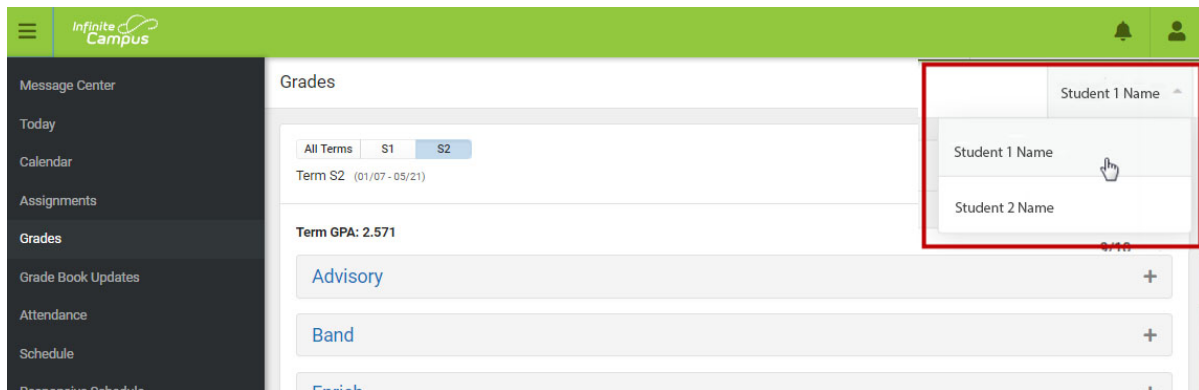

3. Click on a class title on the right

4. Teacher information for that class will be displayed